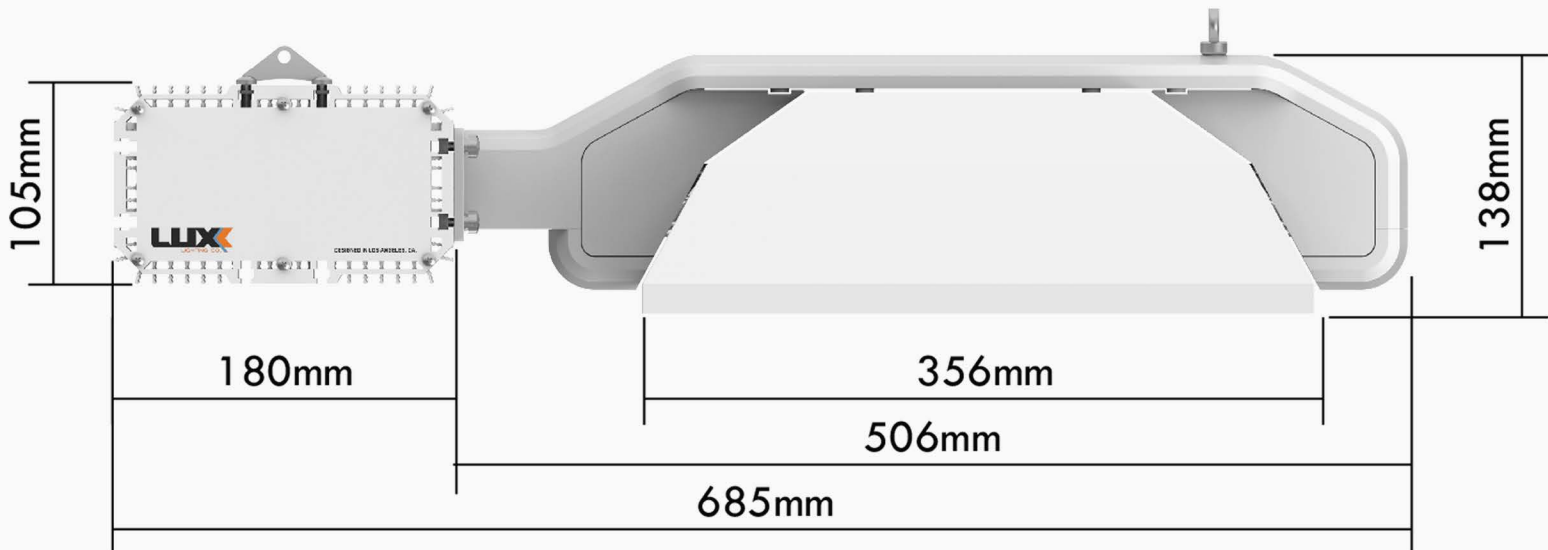

# 630 CERAMIC METAL HALIDE

# 630W CMH SPECIFICATIONS

PHYSICAL:		
Ballast Length	180mm	7.09"
Ballast Width	280mm	11"
Ballast Height	105mm	4.1"
Hood Length	356mm	14"
Hood Width	356mm	14"
Total Length	685mm	29.9"
Total Weight	7.46kg	16.44lbs

PERFORMANCE:		120-277V
Input Voltage		120-277V
Input Current		5.56A/2.4A
Input Power		686W
Min Power Factor		0.95
THD		<15%
Crest Factor		<1.7
Power Cord		10ft

PERFORMANCE REQUIREMENTS	120-277V
Rated Mains Voltage	120-277V
Voltage Range	108-305V
Mains Frequency	50/60Hz
Operation Frequency	140-220Hz