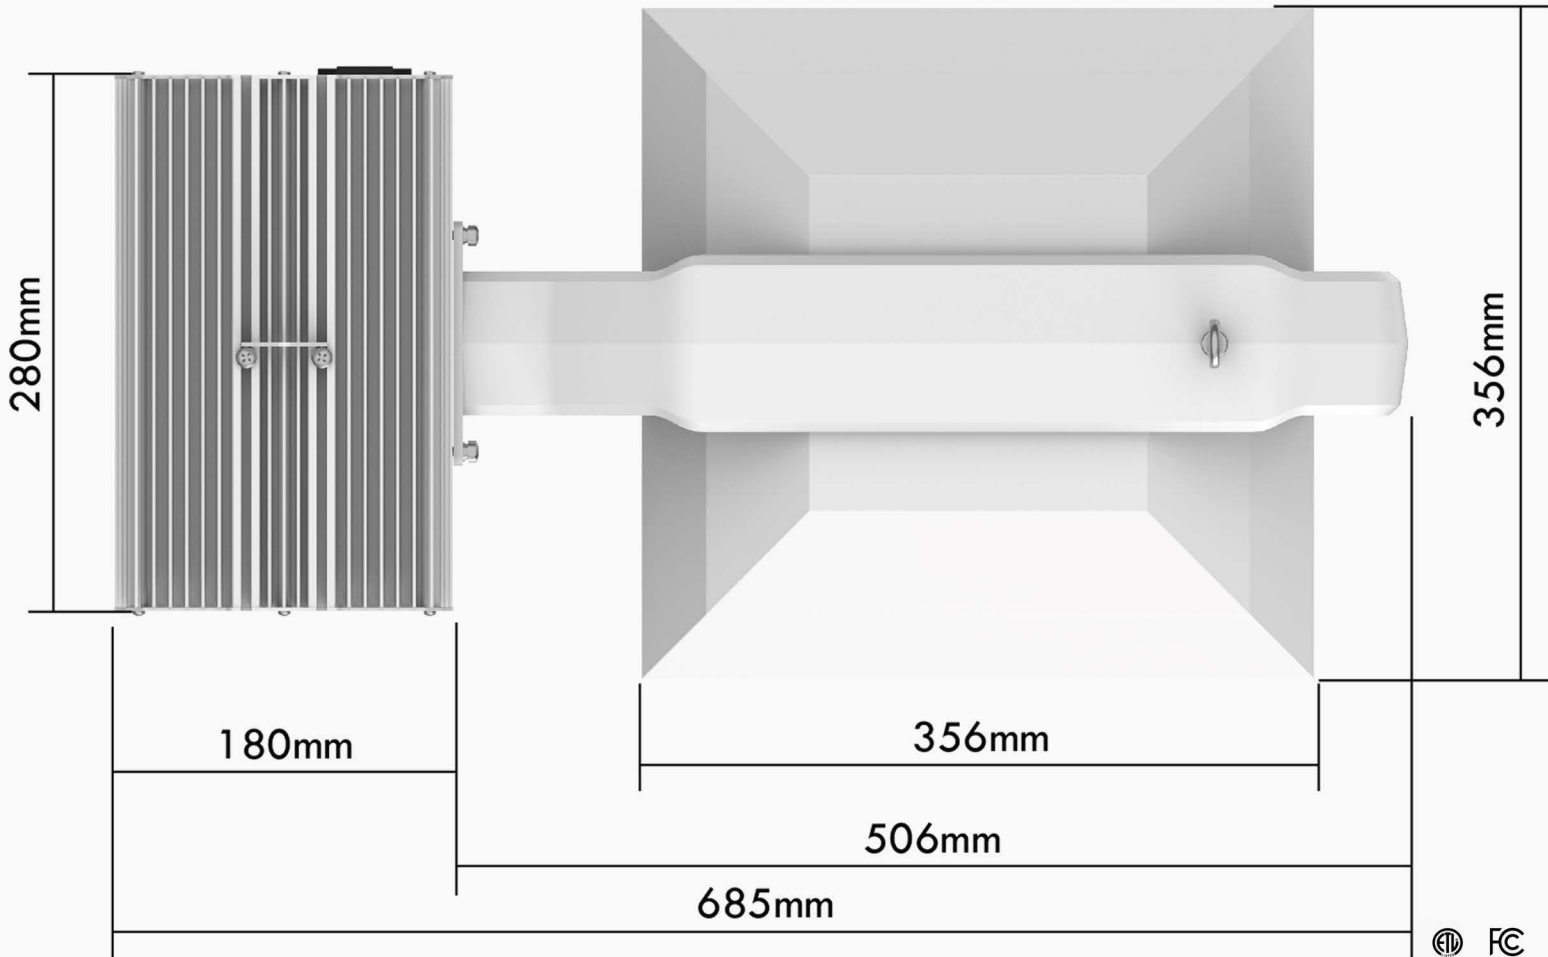

# 630 CERAMIC METAL HALIDE

# 630W CMH SPECIFICATIONS

PHYSICAL:		
Ballast Length	180mm	7.09"
Ballast Width	280mm	11"
Ballast Height	105mm	4.1"
Hood Length	356mm	14"
Hood Width	356mm	14"
Total Length	685mm	29.9"
Total Weight	7.46kg	16.44lbs

PERFORMANCE:		120-277V
Input Voltage		120-277V
Input Current		5.56A/2.4A
Input Power		686W
Min Power Factor		0.95
THD		<15%
Crest Factor		<1.7
Power Cord		10ft

PERFORMANCE REQUIREMENTS	120-277V
Rated Mains Voltage	120-277V
Voltage Range	108-305V
Mains Frequency	50/60Hz
Operation Frequency	140-220Hz